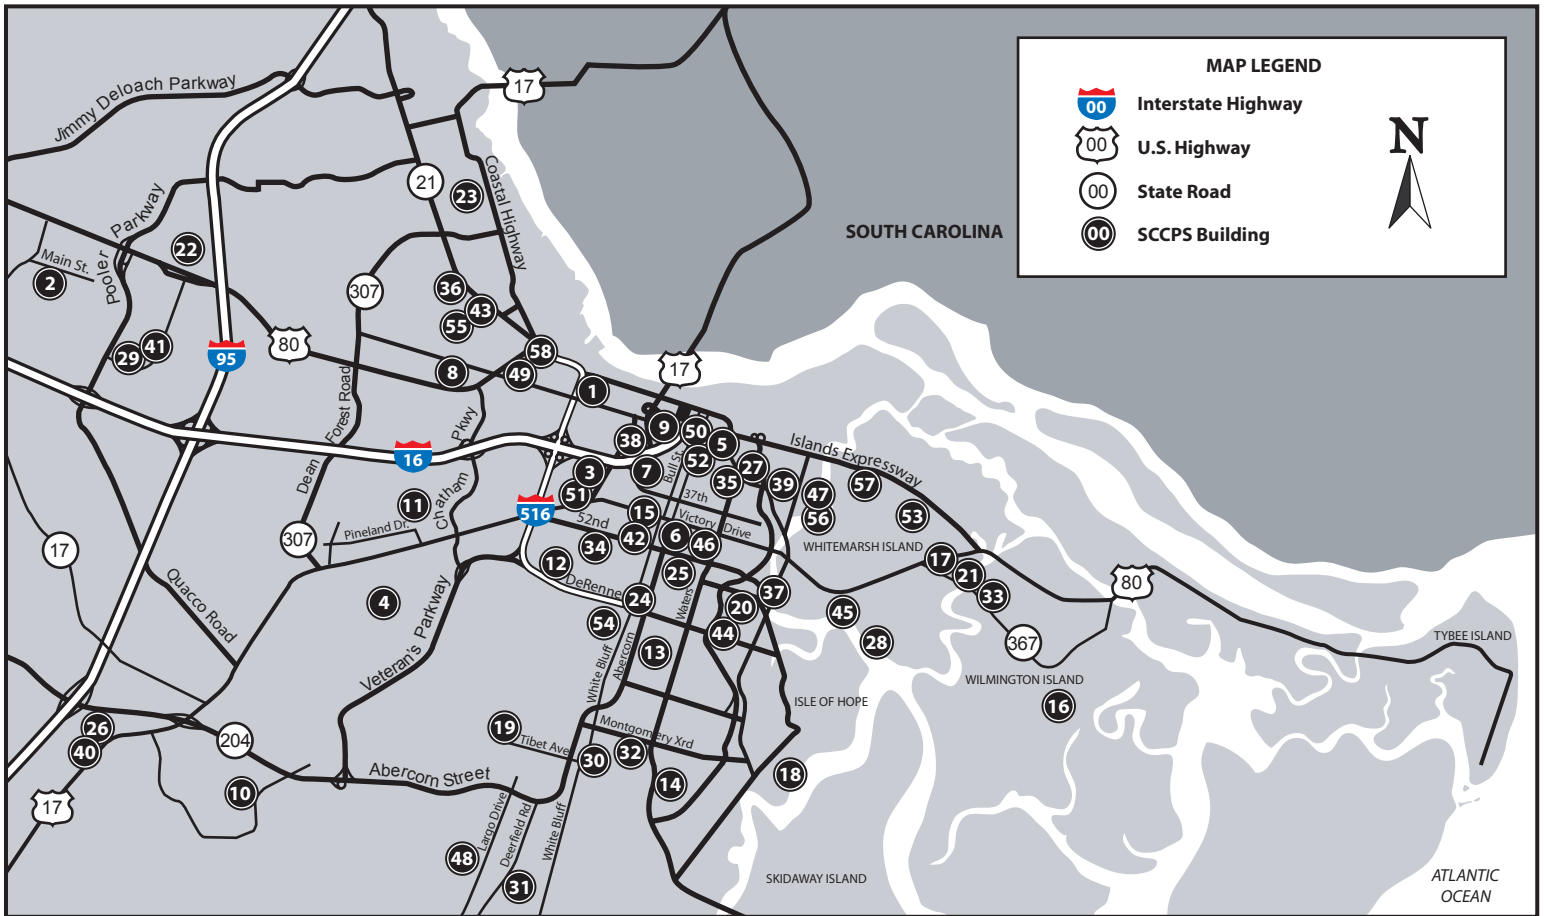

Savannah-Chatham County Public Schools

ELEMENTARY SCHOOLS			MIDDLE SCHOOLS		
SCHOOL	ADDRESS / ZIP	PHONE	SCHOOL	ADDRESS / ZIP	PHONE
(1) Bartow	1804 Stratford Street/31401	201-5300	(32) Bartlett	207 Montgomery Crossroads/31406	961-3500
(2) Bloomingdale	101 East Main Street/31302	748-3680	(33) Coastal	170 Whitmarsh Island Road/31410	898-3950
(3) Butler	1909 Cynthia Street/31415	201-7575	(34) DeRenne	1009 Clinch Street/31405	201-5900
(4) Coastal Empire	301 Buckhalter Road/31405	238-1974	(35) Hubert	768 Grant Street/31401	201-5235
(5) East Broad	400 East Broad Street/31401	201-5500	(36) Mercer	201 Rommel Avenue/31408	965-6700
(6) Ellis	220 East 49th Street/31405	201-5470	(37) Myers	2025 East 52nd Street/31404	303-6600
(7) Gadsden	919 May Street/31415	201-5940	(38) Oglethorpe Charter	707 Stiles Avenue/31415	201-5075
(8) Garden City	4037 Kessler Avenue/31408	965-6820	(39) Shuman	415 Goebel Avenue/31404	201-7500
(9) Garrison	649 West Jones Street/31415	201-5975	(40) Southwest	6030 Ogeechee Road/31419	961-3540
(10) Georgetown	1516 King George Blvd./31419	961-3475	(41) West Chatham	800 Pine Barren Road/31322	748-3651
(11) Gould	4910 Pineland Drive/31405	201-5400			
(12) Haven	5111 Dillon Avenue/31405	303-6501	HIGH SCHOOLS		
(13) Heard	414 Lee Boulevard/31405	303-6630	(42) Beach	3001 Hopkins Street/31405	201-5330
(14) Hesse	9116 Whitfield Avenue/31406	303-6440	(43) Groves	100 Wheathill Road/31408	965-2520
(15) Hodge	1101 West Victory Drive/31405	201-5200	(44) Jenkins	1800 East Derenne Avenue/31406	303-6300
(16) Howard	115 Wilmington Island Rd/31410	898-3925	(45) Johnson	3012 Sunset Boulevard/31404	303-6400
(17) Islands	4595 US Highway 80 East/31410	898-3900	(46) Savannah Arts	500 Washington Avenue/31405	201-5000
(18) Isle of Hope	100 Parkersburg Road/31406	303-6555	(47) Savannah High	400 Pennsylvania Avenue/31404	201-5050
(19) Largo-Tibet	430 Tibet Avenue/31406	961-3450	(48) Windsor Forest	12419 Largo Drive/31419	961-3400
(20) Low	15 Blue Ridge Avenue/31404	303-6380			
(21) Marshpoint	135 Whitmarsh Island Road/31410	898-4000	OTHER EDUCATION CENTERS		
(22) Pooler	308 Holly Avenue/31322	748-3625	(49) Alternative Ed. Center	402 Market Street/31408	965-6851
(23) Port Wentworth	507 South Coastal Highway/31407	965-6742	(50) Central Office	208 Bull Street/31401	201-5600
(24) Pulaski	5330 Montgomery Street/31405	303-6466	(51) Coastal GA Academy	2001 Cynthia Street/31401	201-5440
(25) J. G. Smith	210 Lamara Drive/31405	303-6530	(52) Massie Heritage Center	207 East Gordon Street/31401	201-5070
(26) Southwest	6020 Ogeechee Road/31419	961-3301	(53) Oatland Island Ed. Center	711 Sandtown Road/31410	898-3980
(27) Spencer	100 Bouhan Street/31404	201-7525	(54) Savannah Corp. Acad.	5717 White Bluff Road/31405	443-5700
(28) Thunderbolt	3313 Louis Street/31404	303-6655	(55) School-to-Career Acad.	101 Wheathill Road/31408	963-7030
(29) West Chatham	820 Pine Barren Road/31322	748-3601	(56) TAPP at Savannah High	400 Pennsylvania Avenue/31404	201-5050
(30) White Bluff	9902 White Bluff Road/31406	961-3325	(57) Whitney Admin. Complex	2 Laura Street/31404	201-5816
(31) Windsor Forest	414 Briarcliff Circle/31419	961-3353	(58) Woodville-Tompkins	151 Coach Joe Turner Drive/31408	965-6750